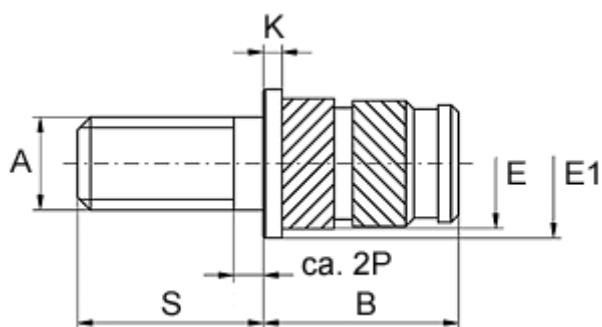

Data Sheet

Article number: 12867000035880
Description: KLEE-coil 867 000 035.880
M3,5 Brass

Measures

Flange diameter E1	= 6.4
Flange height	= 0.8
Male thread A	= M3,5x0,6
Min distance to edge W	= 2.5
Mounting length B	= 8.0
Outer diameter E	= 5.4
Pin length S	= 25
Recommended bore diameter W +0.1	= 4.8